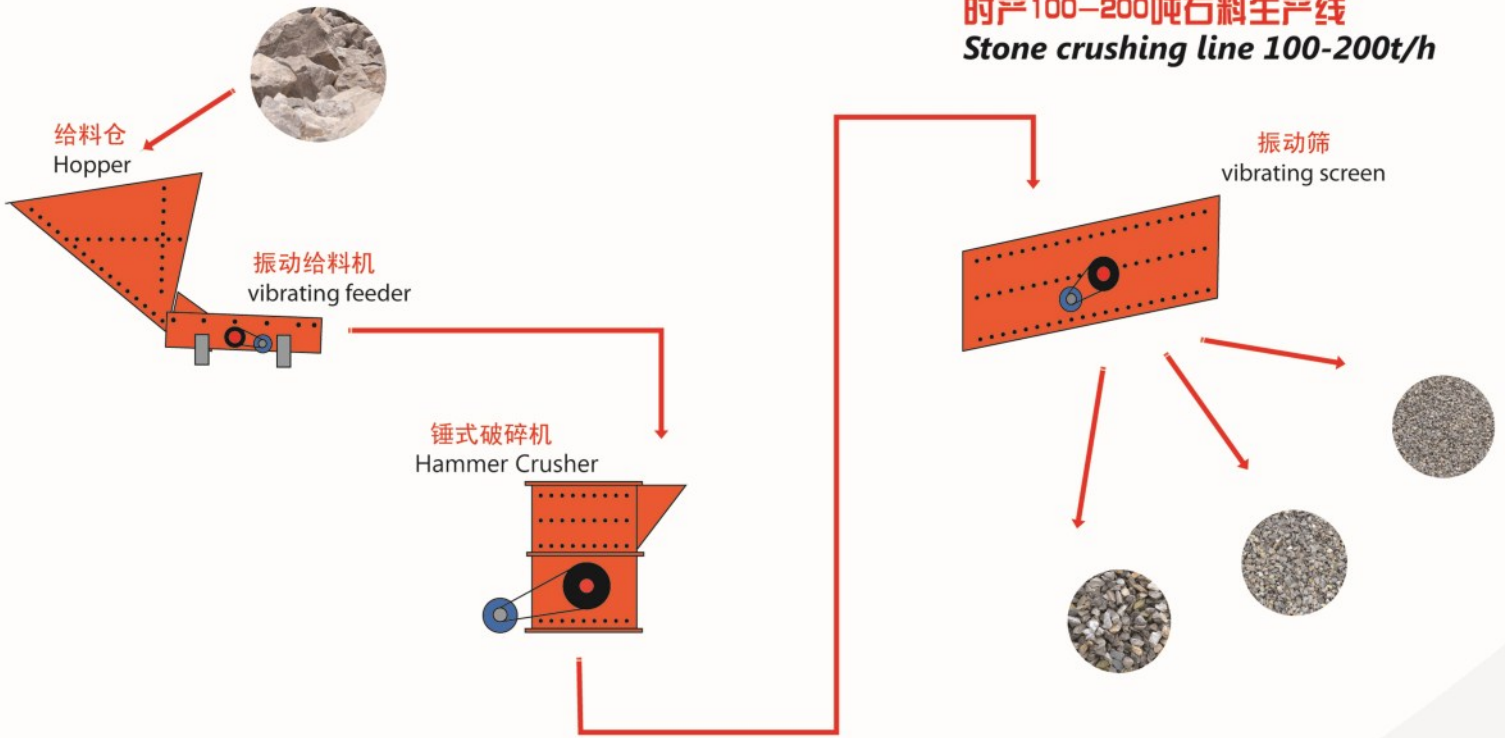

时产100-200吨石料生产线
Stone crushing line 100-200t/h