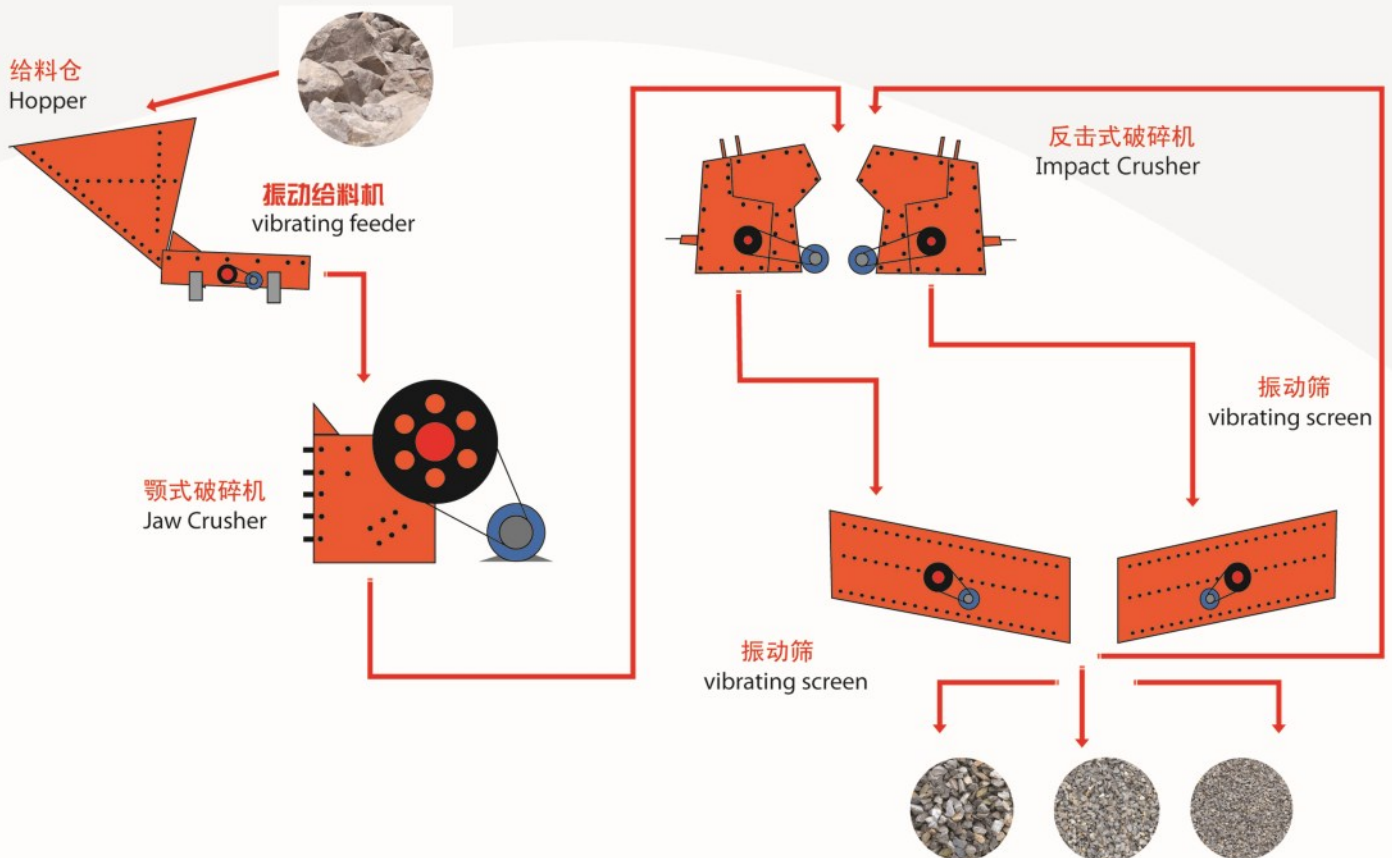

时产250-300吨石灰石破碎生产线 Limestone crushing line 250-300t/h