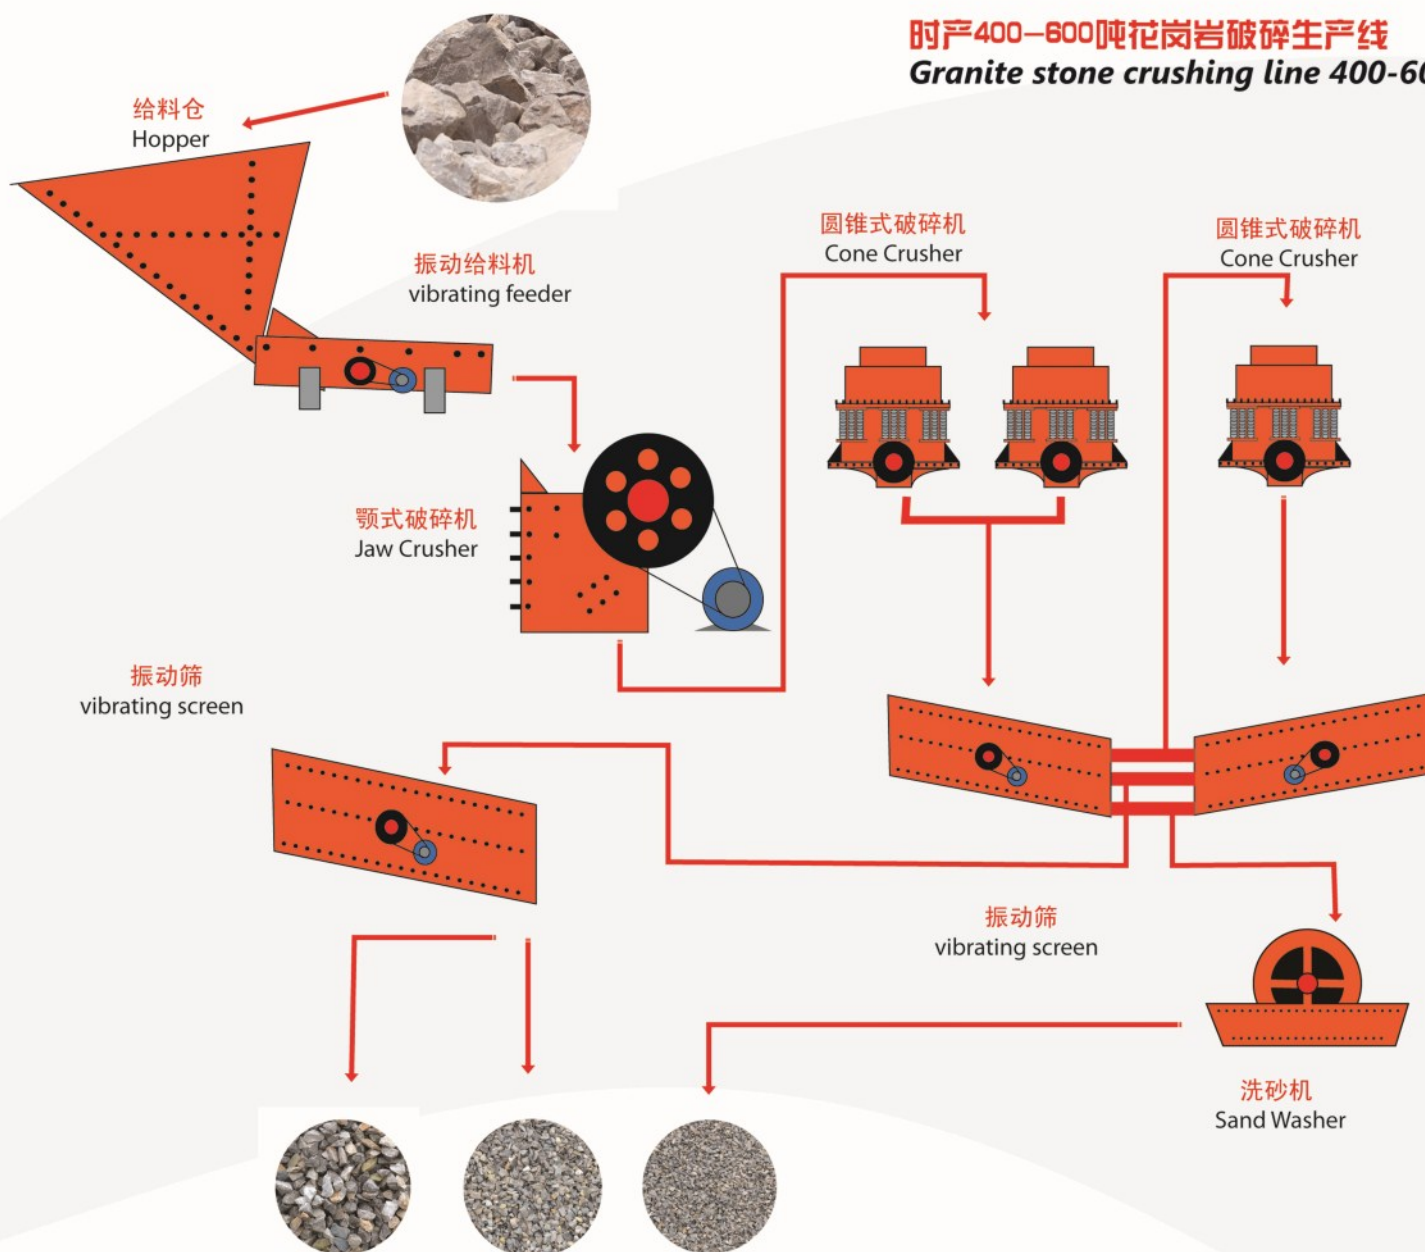

## 时产400-600吨花岗岩破碎生产线 Granite stone crushing line 400-600t/h

[www.crusherrock.com](http://www.crusherrock.com)

时产250-300吨石料生产线  
Stone crushing line 250-300t/h

# 生产线流程图 CRUSHING LINES FLOW CHARTS

## 时产250-300吨石灰石破碎生产线 Limestone crushing line 250-300t/h

**生产线流程图 CRUSHING LINES FLOW CHARTS**

[www.jbs-crusher.com](http://www.jbs-crusher.com)

[www.jbscrusher.com](http://www.jbscrusher.com)

[www.crusherrock.com](http://www.crusherrock.com)