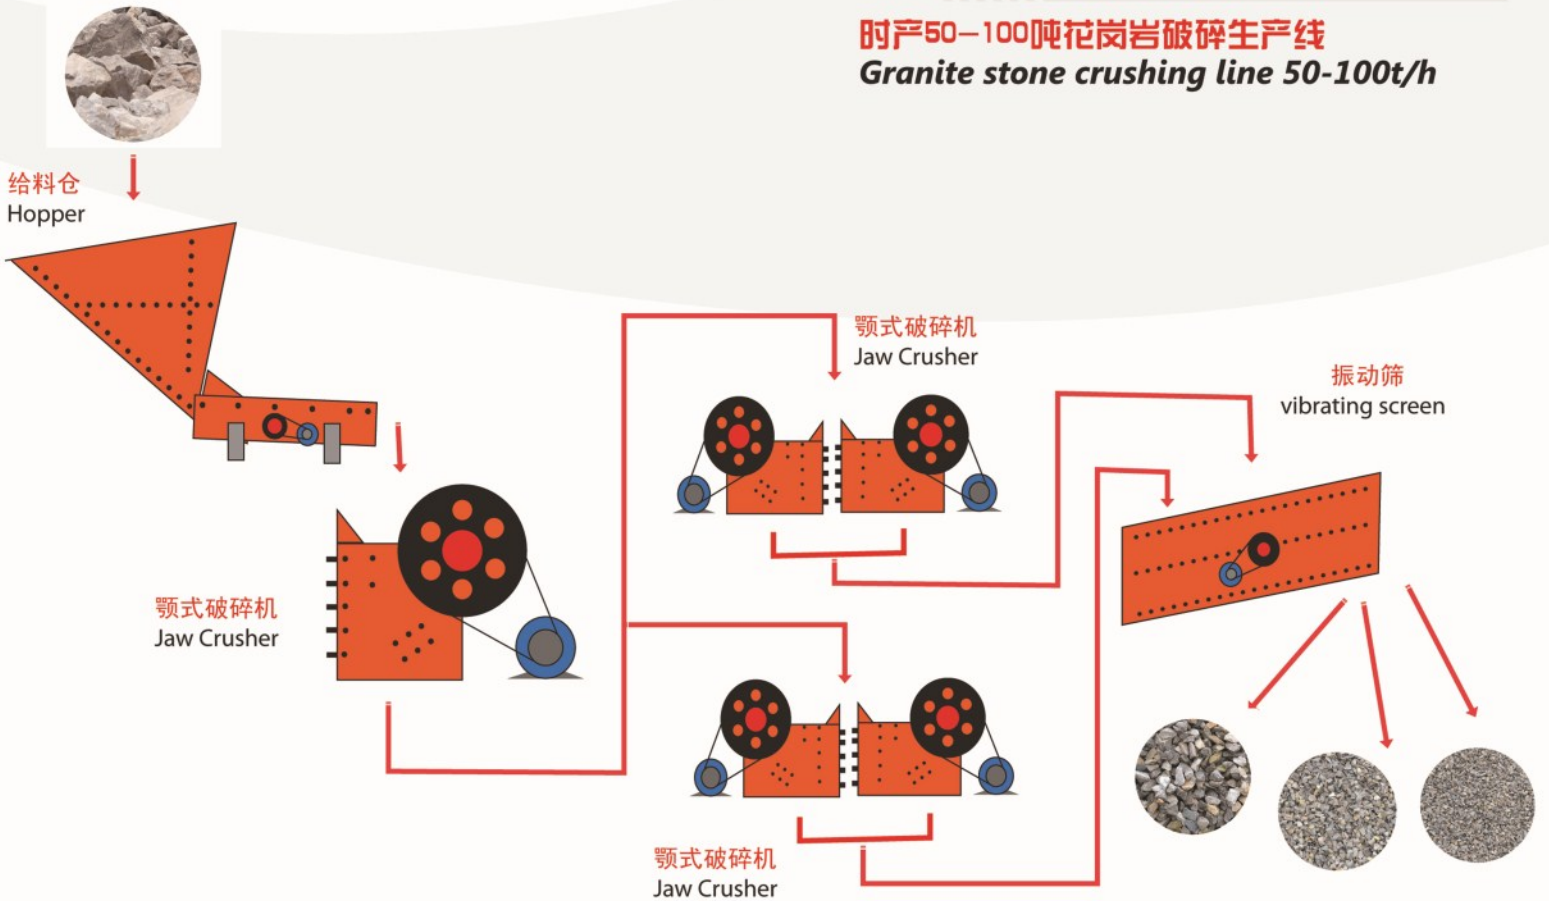

# 生产线流程图 CRUSHING LINES FLOW CHARTS

## 时产250-300吨石灰石破碎生产线 Limestone crushing line 250-300t/h

**生产线流程图 CRUSHING LINES FLOW CHARTS**

[www.jbs-crusher.com](http://www.jbs-crusher.com)

[www.jbscrusher.com](http://www.jbscrusher.com)

[www.crusherrock.com](http://www.crusherrock.com)